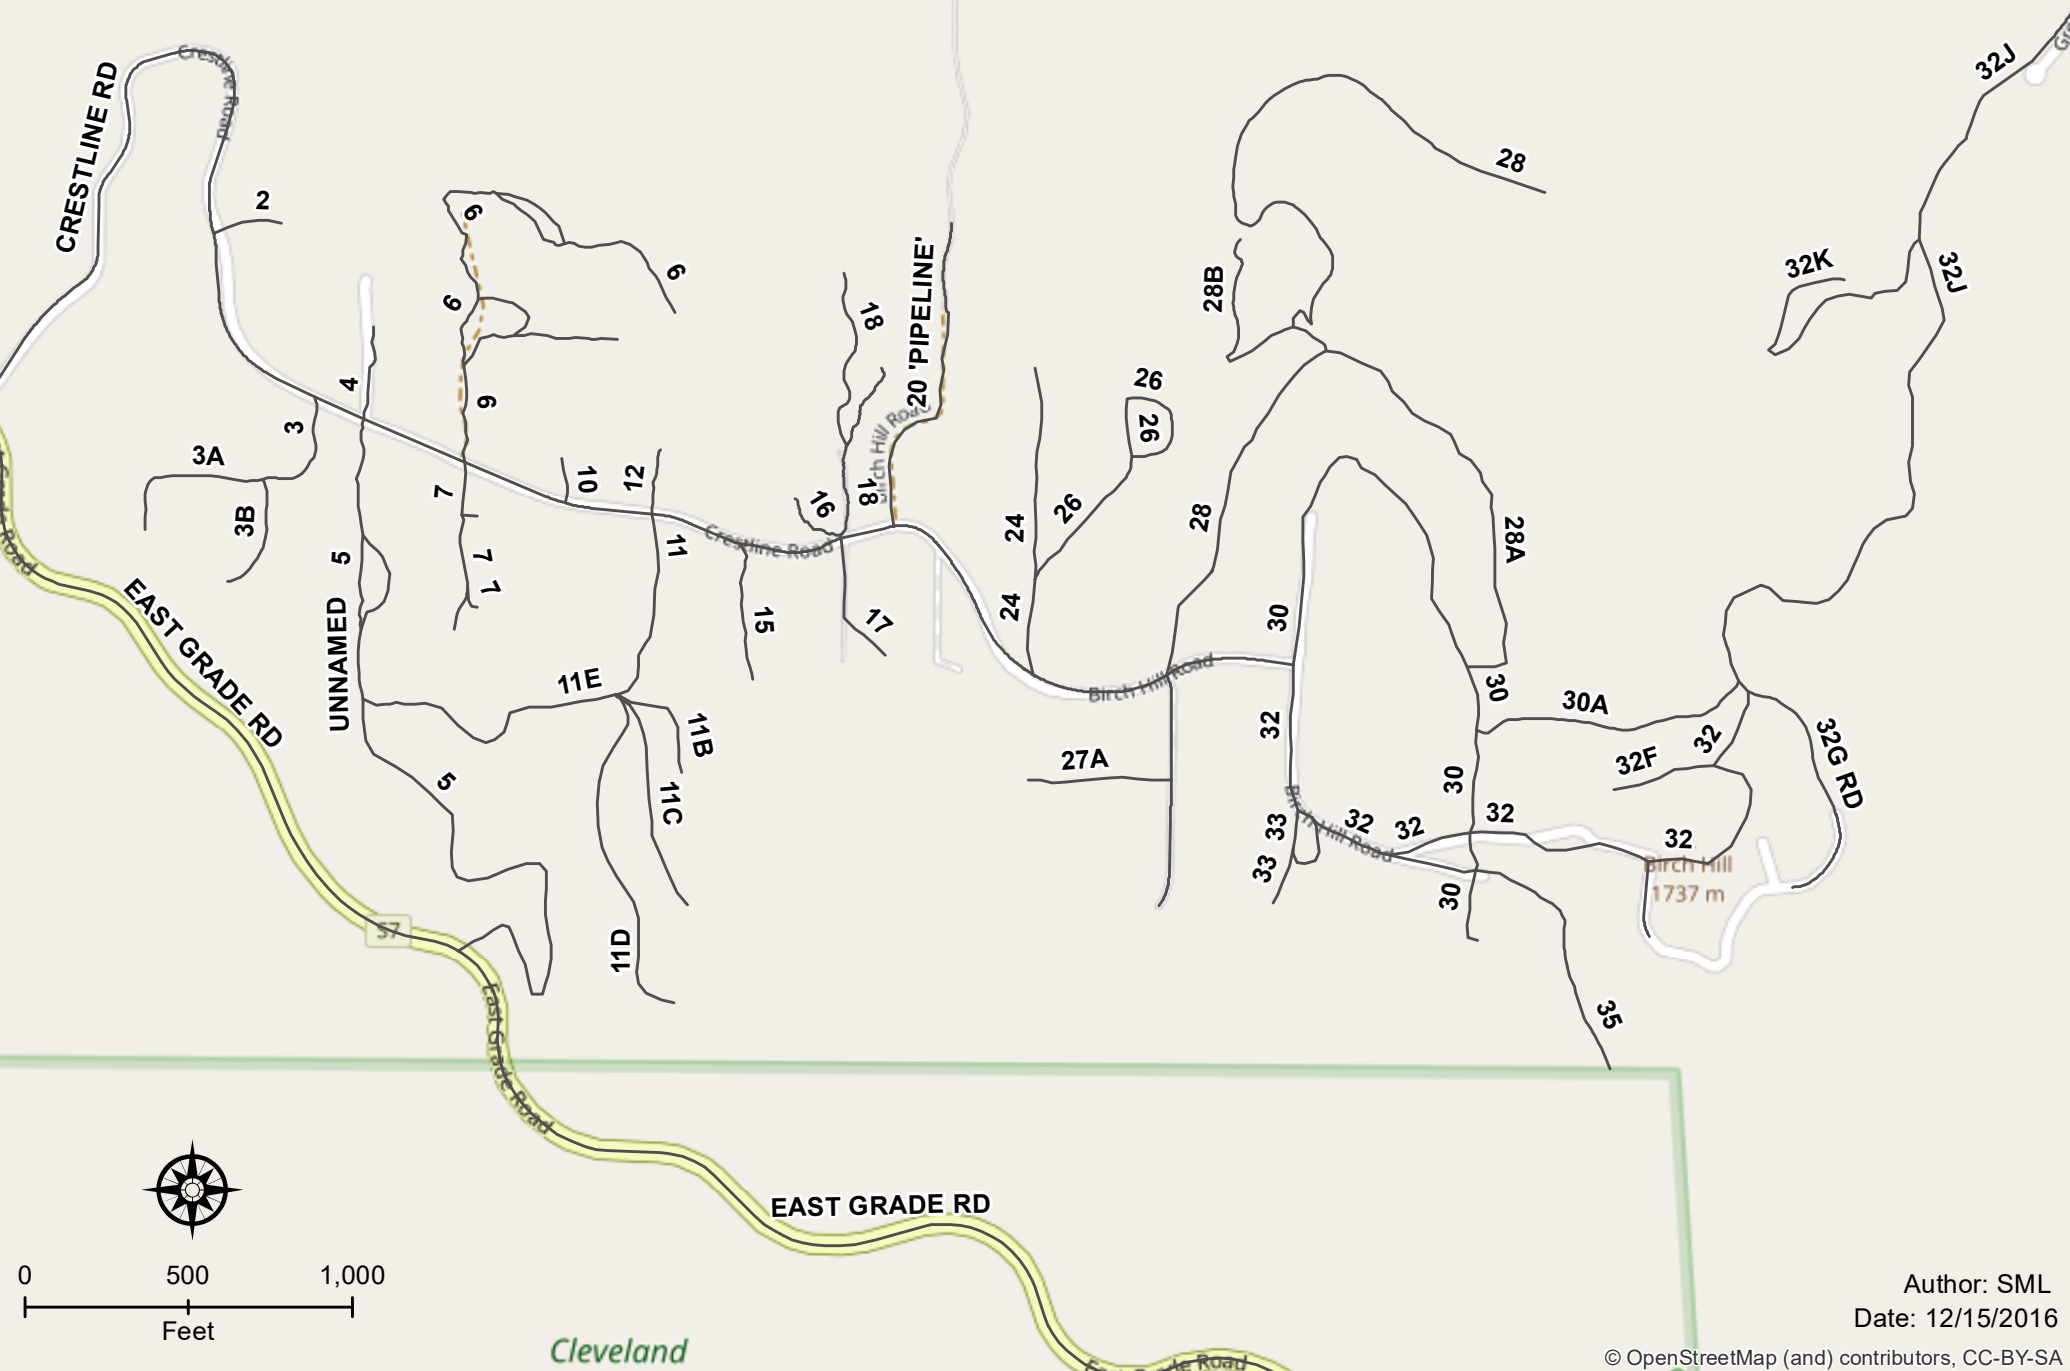

Crestline - Birch Hill Area, Palomar Mountain, CA

Author: SML
Date: 12/15/2016